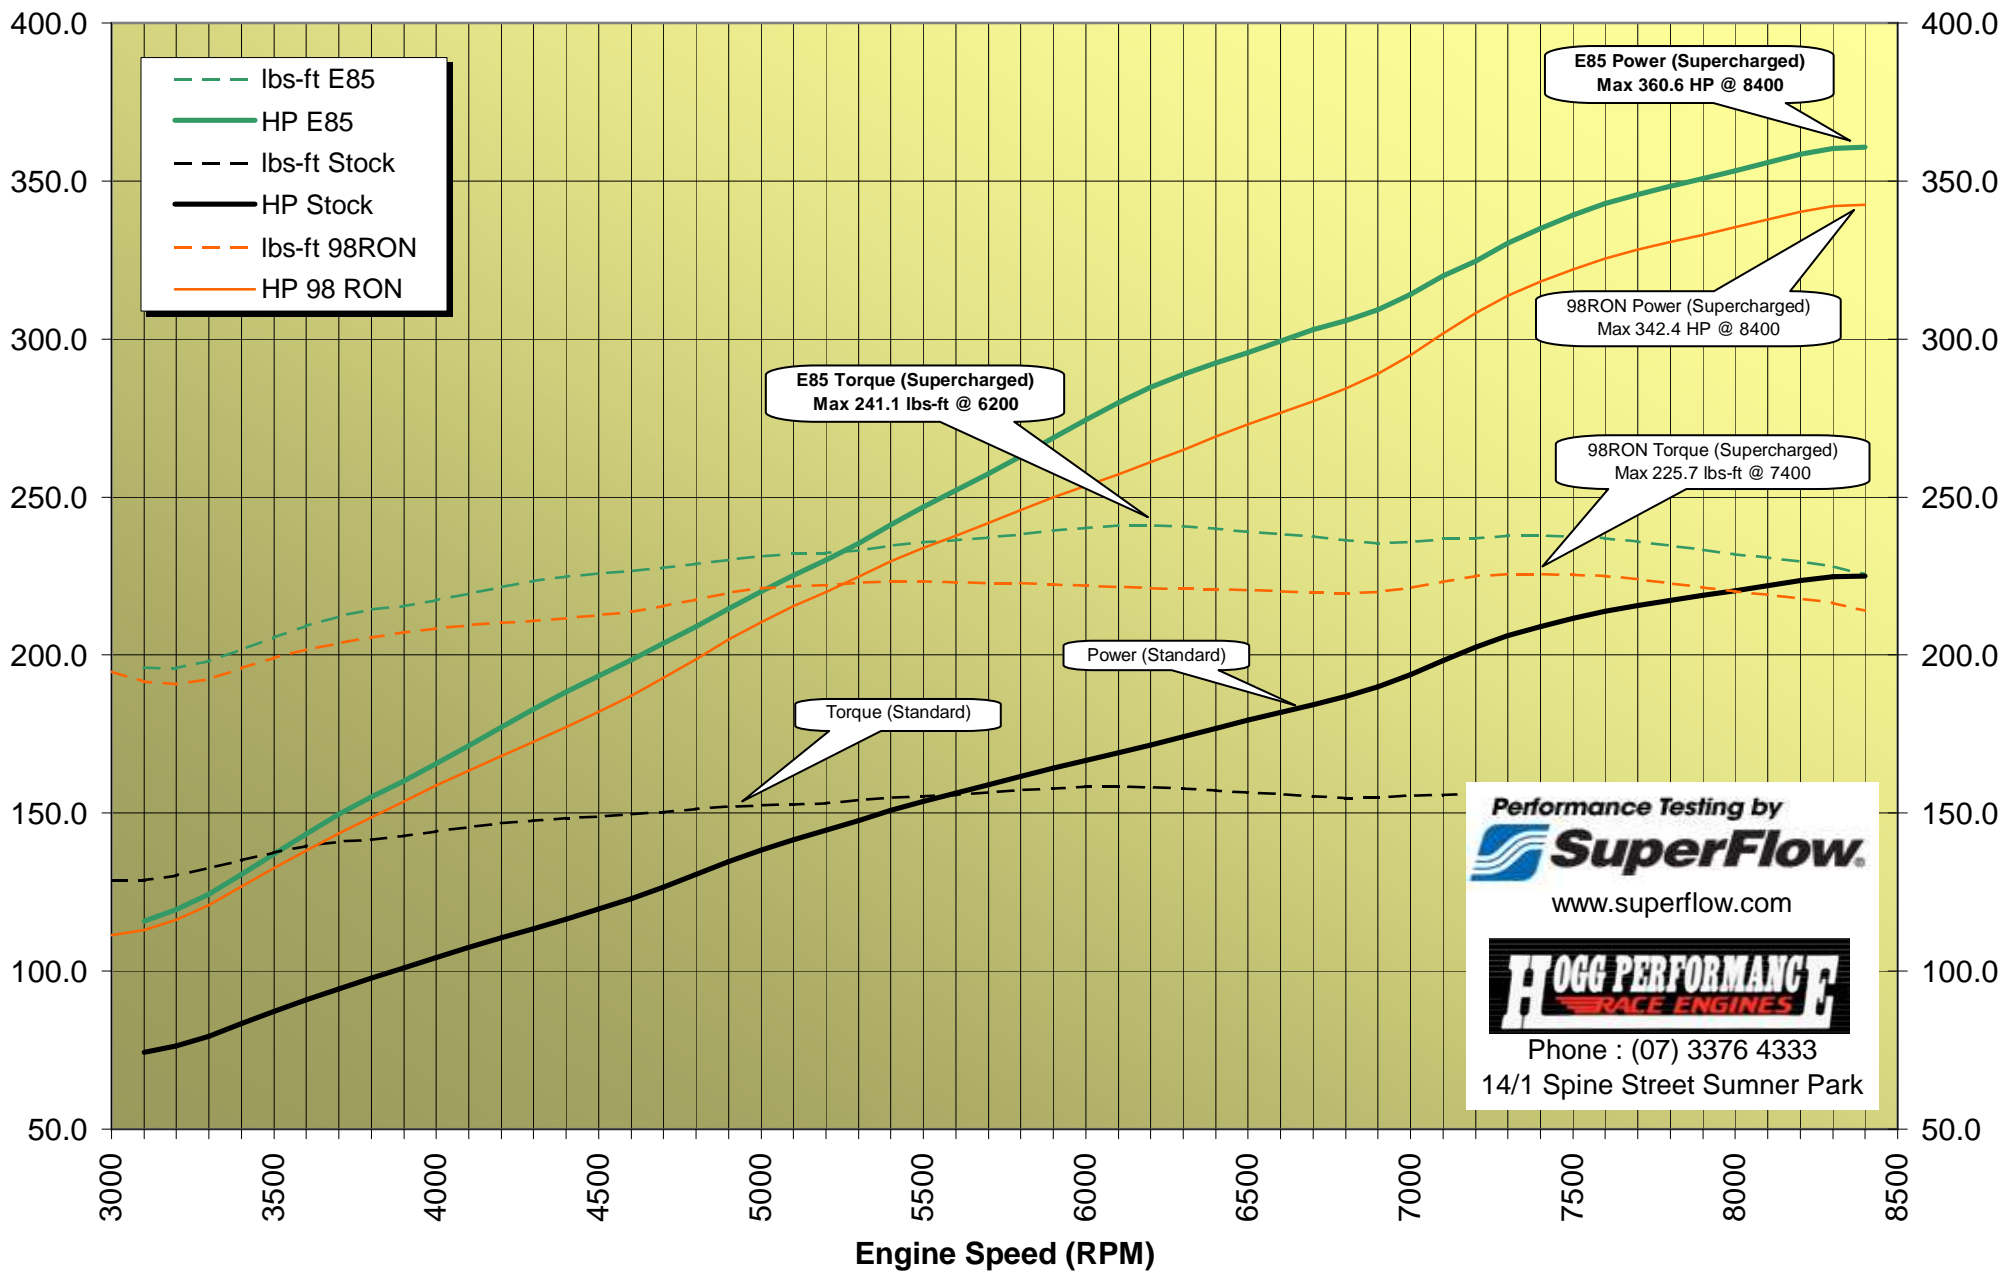

# Hymee Enhanced<sup>®</sup> Supercharged Mazda RX-8 Renesis 13B MSP

Performance Testing by  
**SuperFlow**  
www.superflow.com

**HOGG PERFORMANCE**  
RACE ENGINES

Phone : (07) 3376 4333  
14/1 Spine Street Sumner Park